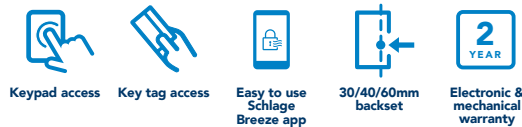

Specifications

CREDENTIALS

- 200 key tag capacity
- 150 PIN code capacity

MATERIAL & FINISHES

- Made from 304 grade Stainless Steel
- Available in Satin Nickel Plate and Matt Black finishes

COMPLIANCE & WEATHER RATING

- Disability compliant lever
- IP66 rain and dust resistance

DOOR PREPARATION

- Door thickness 35mm to 60mm

BATTERY

- Uses 4x AA alkaline batteries

Visit schlage.co.nz/artus or scan the QR code for more information.

Features and benefits

MAKING LIFE EASY

- Simple access including keypad, app, key tags or back-up key
- Easy to set up and program using the Schlage Breeze app, program access codes for temporary or recurring visitors
- Send virtual keys to guests, via text message from the Schlage Breeze app
- Use voice commands via Amazon Alexa or Google Assistant
- Firmware updates through the app ensure future compatibility
- Convenience of passage or auto locking modes for easy access

FEEL SECURE WITH SCHLAGE

- Built-in alarm technology senses potential security breaches at the lock
- Audit trail allows you to see who has used the lock and when
- Random PIN number function protects your entry code
- With remote access via the Schlage Wi-Fi Bridge*, send access codes to guests or be alerted if your lock has been tampered with
- Low battery notification offers weeks of advanced warning for battery replacement